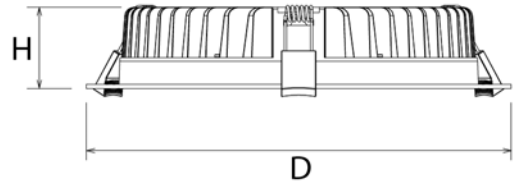

SYMBOL	TYPE	PRODUCT NAME	CONTACT NAME / NUMBER
		DOWNLIGHT	

SPECIFICATIONS	DESCRIPTION
LED POWER : 45W	DIE CASTING ALUMINUM
OPERATING VOLTAGE : AC100-240V	
POWER FACTOR : ≥ 0.9	
LUMINOUS FLUX : 4,170lm \pm 5%	
CRI : ≥ 80	
COLOR TEMPERATURE : 3,000K-5,700K	
LIFESPAN : 30,000 HOURS	
IP RATING : IP20/44	
BEAM ANGLE : 90°	
FIXTURE WEIGHT : 1.60Kg	
CUT OUT (mm.) : 230-260	
	INSTALLATION
	STANDARD
	TIS. 1955-2551

MODEL	LAMP		DIMENSION (mm.)		REMARK
	WATT	TYPE	D	H	
DLED-RD303-4145	45W	SMD	280	52	-