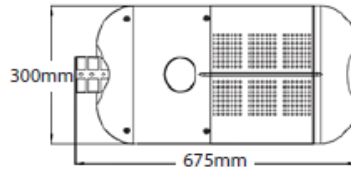

SYMBOL	TYPE	PRODUCT NAME	CONTACT NAME / NUMBER
		STREET LIGHT	

SPECIFICATIONS	DESCRIPTION
LED POWER : 120W	ANODIZED ALUMINUM
OPERATING VOLTAGE : 90-305VAC, 50-60Hz, 24VDC	
LUMINOUS FLUX : 12,000-13,200lm	
CRI : ≥ 70	
COLOR TEMPERATURE : 3,500K/4,100K/5,000K/5,700K/ : 6,500K	
LIFESPAN : 50,000 HOURS (L70)	
IP RATING : IP67	
BEAM ANGLE : 90*100d/60d/120d/70*150/ : 80*150	INSTALLATION
	STANDARD
	TIS. 1955-2551

MODEL	LAMP		DIMENSION (mm.)			REMARK
	WATT	TYPE	W	L	H	
DLED-ST57-7005	120W	SMD	300	657	107	-