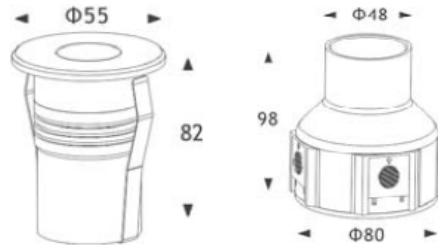

SYMBOL	TYPE	PRODUCT NAME	CONTACT NAME / NUMBER
		UNDERWATER LIGHT	

SPECIFICATIONS	DESCRIPTION
<p>LED POWER : 1x3W</p> <p>OPERATING VOLTAGE : 12/24V OR AC/DC</p> <p>COLOR TEMPERATURE : RGB 3IN1, DMX512</p> <p>IP RATING : IP68</p> <p>LENS DEGREE : 15°/30°/45°/60° , 45/35°</p> <p>POWER CABLE : 2M H05RN F5x0.5mm2</p>	<p>316# STAINLESS STEEL MOLDING SHAPED HARD CHORMEPLATED</p>
	INSTALLATION
	STANDARD
	TIS. 1955-2551

MODEL	LAMP		DIMENSION (mm.)		REMARK
	WATT	TYPE	W	H	
DLED-UW338-4004	1x3W.	LED	55	82	-